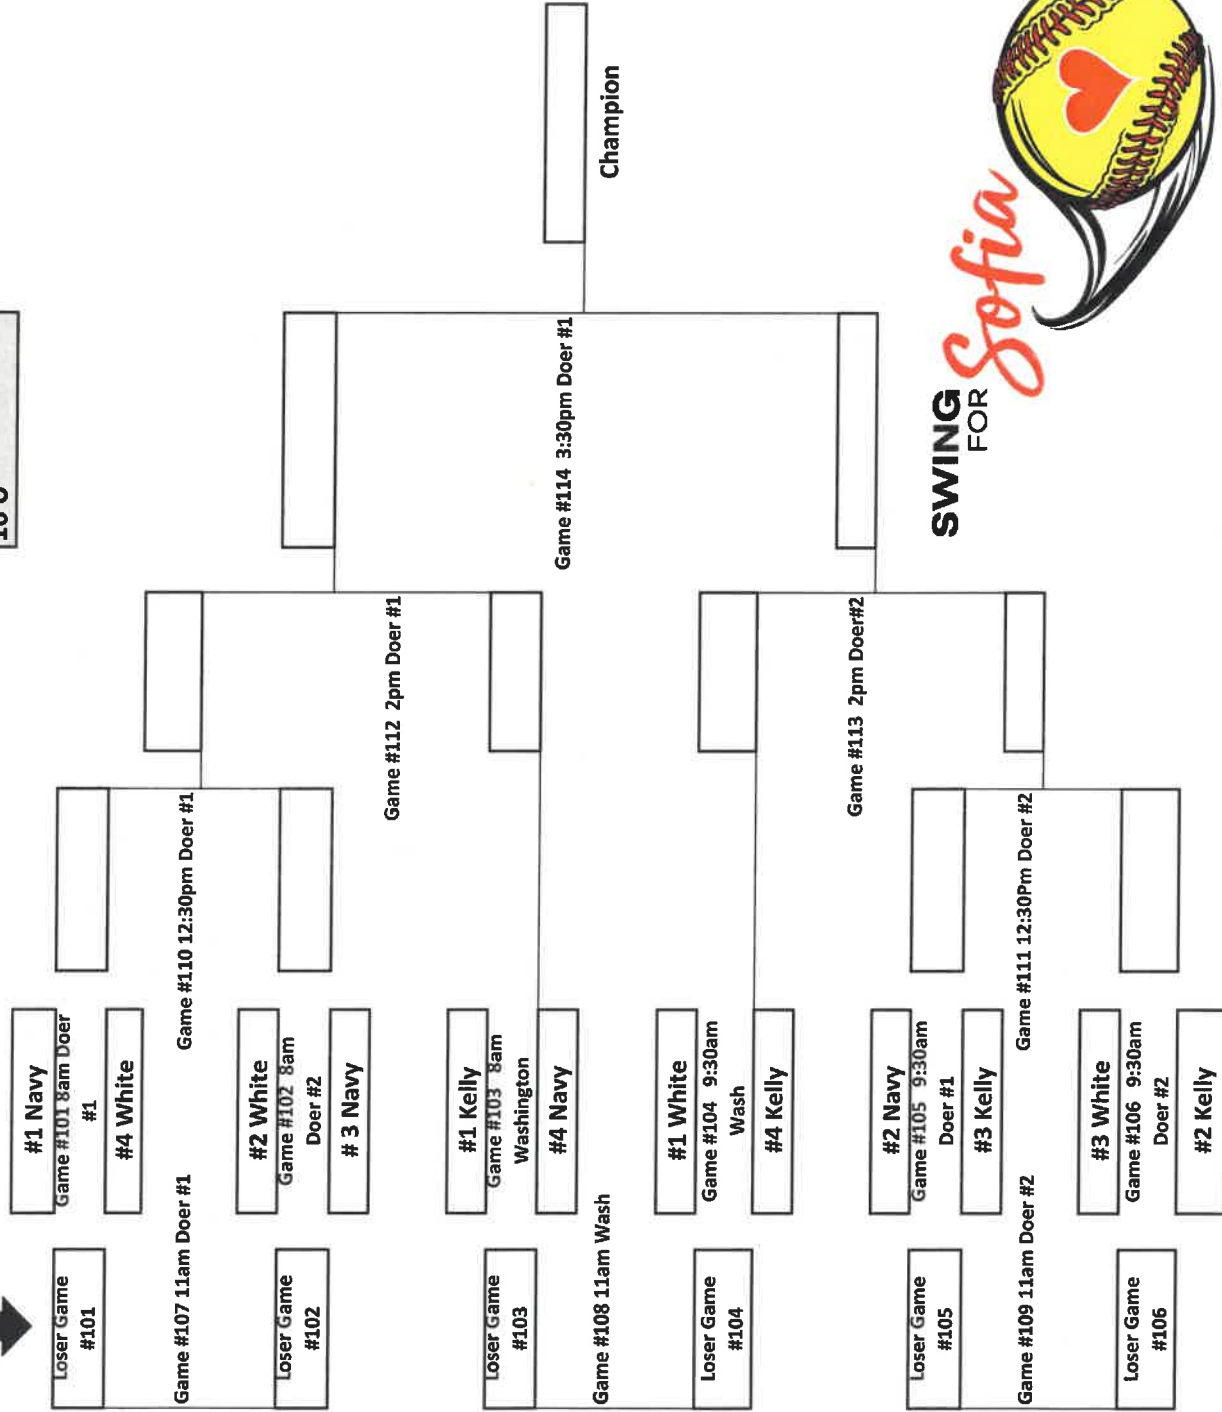

Consolation 5th Game

Winners Bracket

Bracket Play Grid
Age Group
10 U