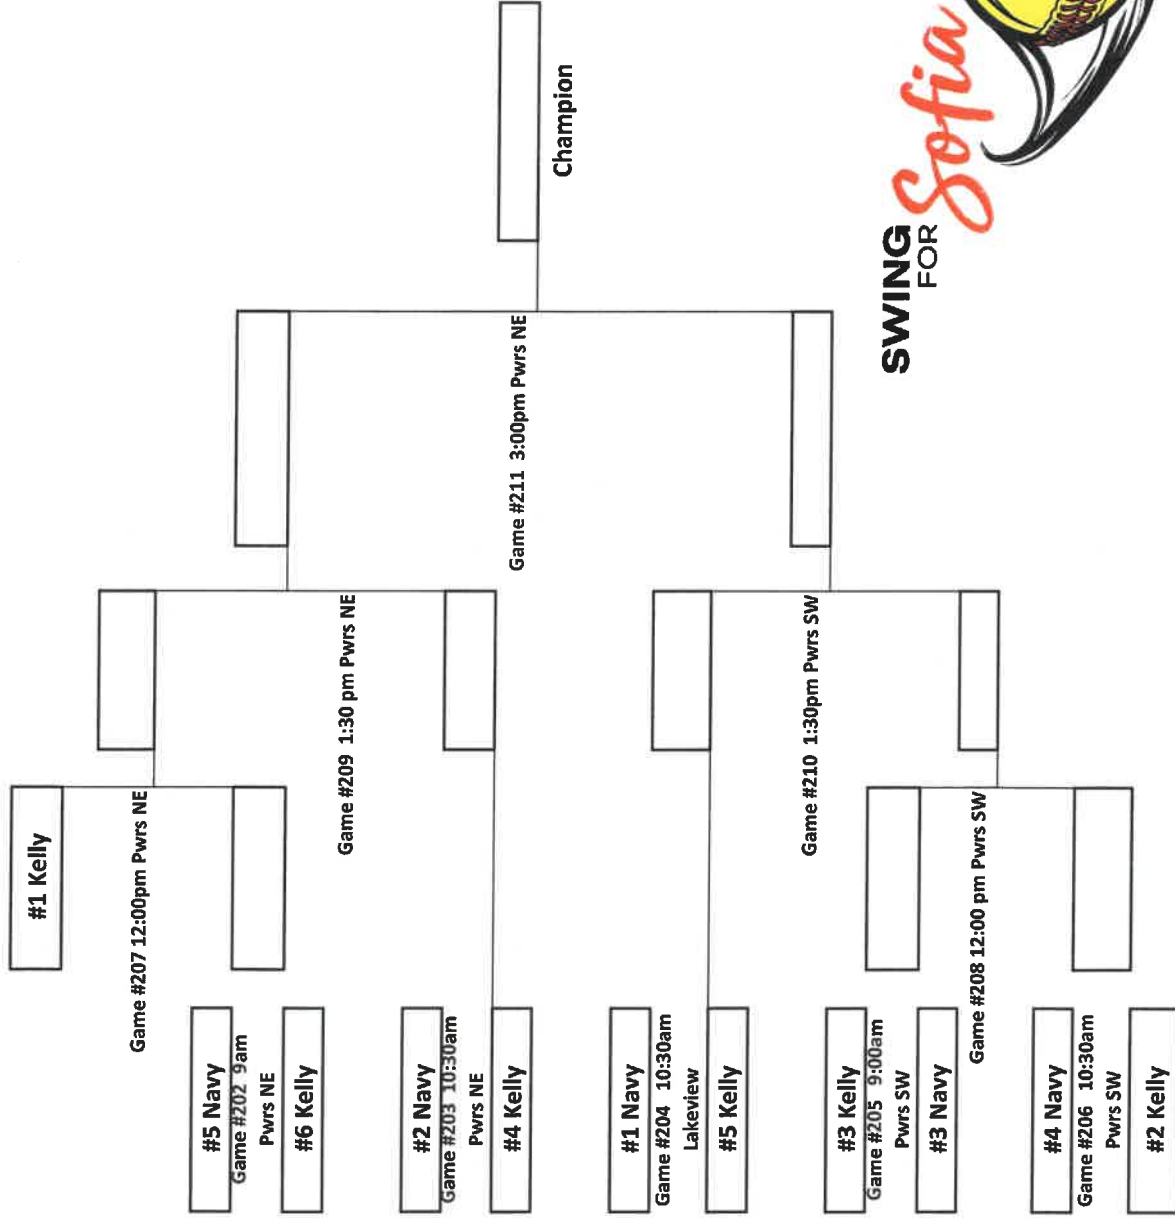

10U	10U	10U
Pod Navy	Pod Kelly	Pod White
A1_DG Rebels - MW	B1_Nap Diamonds - Stiers	C1_Lockport Pride - FS
A2_Elgin Heat	B2_Elmhurst Emeralds	C2_Orland Park A's
A3_Elmhurst Cougars	B3_Homer Heat	C3_Minooka Magic
A4_Batbusters 9U	B4_Wheatland Spikes	C4_Huntley Red Raiders

NOTE: * GAMES ARE CHAMPIONSHIP AND WILL HAVE 2 UMPIRES

Consolation 5th Game

Winners Bracket

Bracket Play Grid
Age Group
10 U

Swing 4 Sofia Bracket

Bracket Play Grid
Age Group
12 U

Consolation 5th Game

Winners Bracket